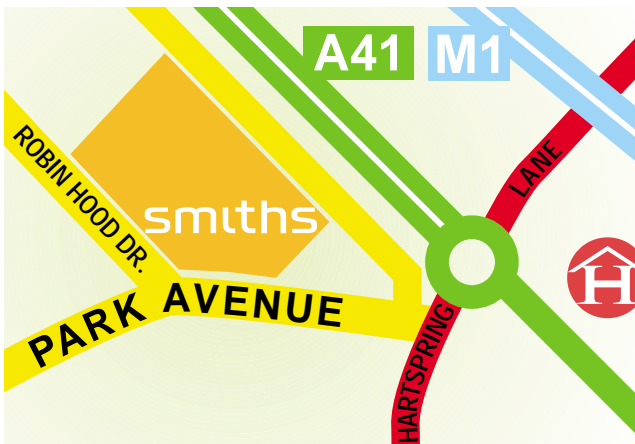

Accommodation

There are a number of good hotels in the area. Listed below are a selection within a short distance from the Smiths Detection site.

- The Grove**
**** (211 rooms) 15 mins
Chandlers Cross, Watford
Tel: 01923 807807
Fax: 01923 221008
- Jarvis International**
*** (218 rooms) 10 mins
Tylers Way, Watford
Tel: 020 8901 0000
Fax: 020 8950 7809
- Hilton National**
**** (201 rooms) 5 mins
Elton Way, Watford
Tel: 01923 235881
Fax: 01923 220836
- Watford Moat House Hotel**
*** (90 rooms) 10 mins
30-40 St Albans Rd, Watford
Tel: 01923 429988
Fax: 01923 221175

www.smithsdetection.com

smiths

Smiths Detection

By Road – From the North or from London

From M1

- Exit at Junction 5 to **A41** direction Harrow / Watford South
- At 1st roundabout turn right onto **B462** Hartspring Lane and almost immediately turn right into Park Avenue
- Smiths Detection is on the right approx. 400 yards

Road Travel

Hire car from Gatwick Airport

- From airport link road join **A23** - direction London
- Take **M25** - direction Heathrow / Watford

From M25 East Bound

- Exit at **junction 19**
- At roundabout take 2nd exit **A41**
- Continue along **A41** direction London
- At 2nd roundabout turn right onto **B462** Hartspring Lane and almost immediately turn right into Park Avenue
- Smiths Detection is on the right approx. 400 yards.

From M25 East Bound

- Exit at **junction 19**
- At roundabout take 2nd exit **A41**
- Continue along **A41** direction London
- At 2nd roundabout turn right onto **B462** Hartspring Lane and almost immediately turn right into Park Avenue
- Smiths Detection is on the right approx. 400 yards.