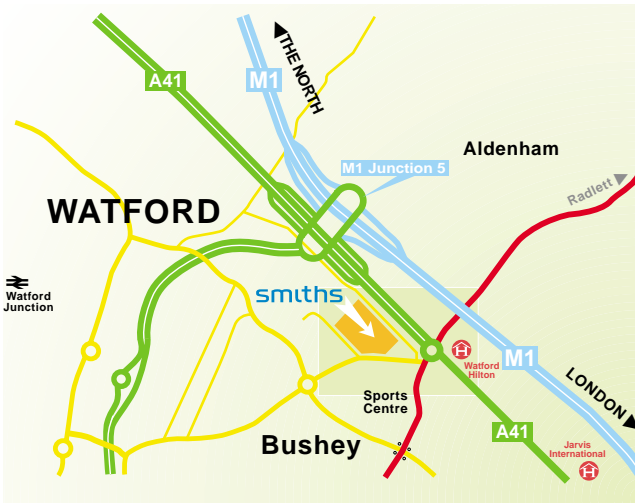

Accommodation

There are a number of good hotels in the area. Listed below are a selection within a short distance from the Smiths Detection site.

- **The Grove**
  **** (211 rooms) 15 mins
  Chandlers Cross, Watford
  Tel: 01923 807807
  Fax: 01923 221008
- **Jarvis International**
  *** (218 rooms) 10 mins
  Tylers Way, Watford
  Tel: 020 8901 0000
  Fax: 020 8950 7809
- **Hilton National**
  **** (201 rooms) 5 mins
  Elton Way, Watford
  Tel: 01923 235881
  Fax: 01923 220836
- **Watford Moat House Hotel**
  *** (90 rooms) 10 mins
  30-40 St Albans Rd, Watford
  Tel: 01923 429988
  Fax: 01923 221175

Useful Telephone numbers

London Gatwick	+44 (0)870 000 2468
London Heathrow	+44 (0)870 000 0123
London Stanstead	+44 (0)870 000 0303
London City Airport	+44 (0)20 7646 0000
Rail - National Information	+44 (0)8475 484950
Rail - Europe Enquiries	+44 (0)8705 848848
Eurostar Enquiries	+44 (0)8705 186186
London Underground	+44 (0)20 7222 1234
The Grove	+44 (0)1923 807807
Hilton National	+44 (0)1923 235881
Jarvis International	+44 (0)20 8901 0000
Watford Moat House	+44 (0)1923 429988
Fox Taxi's (Watford)	+44 (0)1923 234234
Elite Executive Cars (Watford)	+44 (0)845 658 6582

Entertainment

Watford has fast train links (Euston 20 minutes) to London's West End with its theatres, cinemas and shopping, plus many famous museums, art galleries and places of interest.

Within a 25 mile radius you can visit Windsor, Hampton Court, Hatfield House and many other sites of historical importance.

Locally the town has a good selection of restaurants and golf clubs, the town has its own theatre and there is also an out of town multiplex cinema.