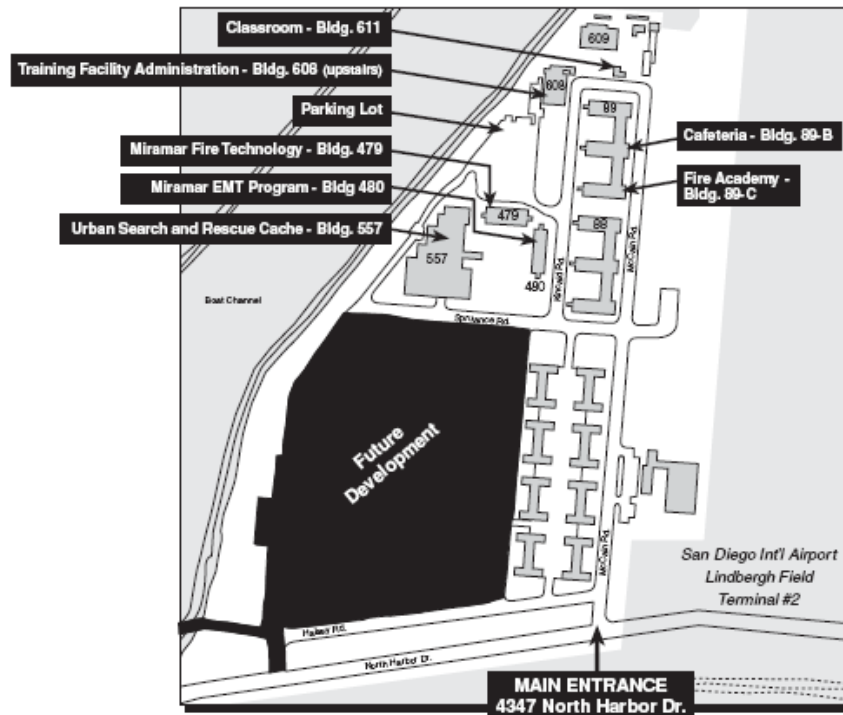

San Diego, CA Advanced Infrared Analysis Training Class August 13, 2008

To register for the class please contact Chantel Javois at chantel.javois@smithsdetection.com or 203-207-9778.

Location:

San Diego Fire-Rescue Department's
Regional Public Safety Training Institute (RPSTI)
4347 North Harbor Drive
San Diego, CA 92101

Time: 9:00 am. – 5:00 pm

Closest Airport:

San Diego International Airport (airport code: SAN) <http://www.san.org/>

Directions:

From I-8 West:

- Exit Rosecrans.
- Proceed west to Nimitz Blvd, turn LEFT.
- Continue to North Harbor Drive, turn LEFT.
- Make U-TURN on North Harbor Drive at Airport Terminal #2 entrance.
- Watch for signs to Camp Nimitz, turn RIGHT.

From I-5 South:

- Exit Sassafras St/Airport, turn RIGHT on Laurel Street.
- Stay RIGHT and merge onto North Harbor Drive,
- Watch for signs to Camp Nimitz, turn RIGHT.

From I-5 North:

- Exit Hawthorn St/Airport to North Harbor Drive, turn RIGHT.
- Watch for signs to Camp Nimitz, turn RIGHT.